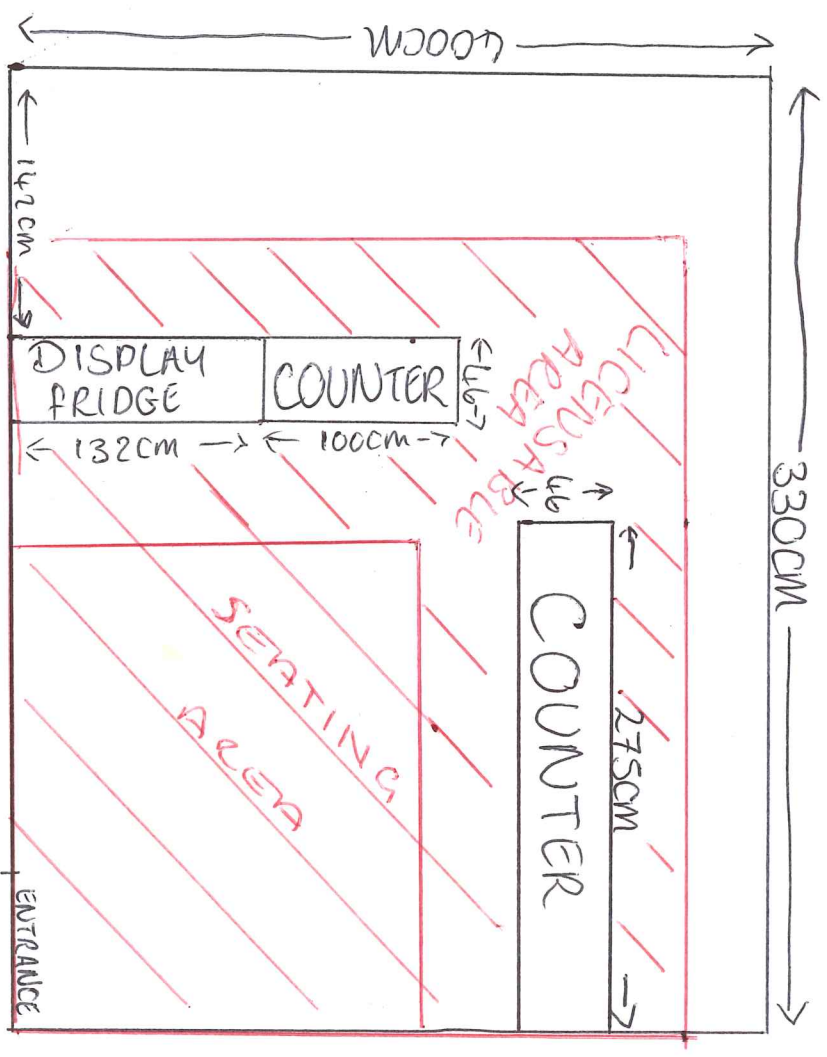

SOUVLAKI + GYROS LTD FLOORPLAN

SCALE = 1-40